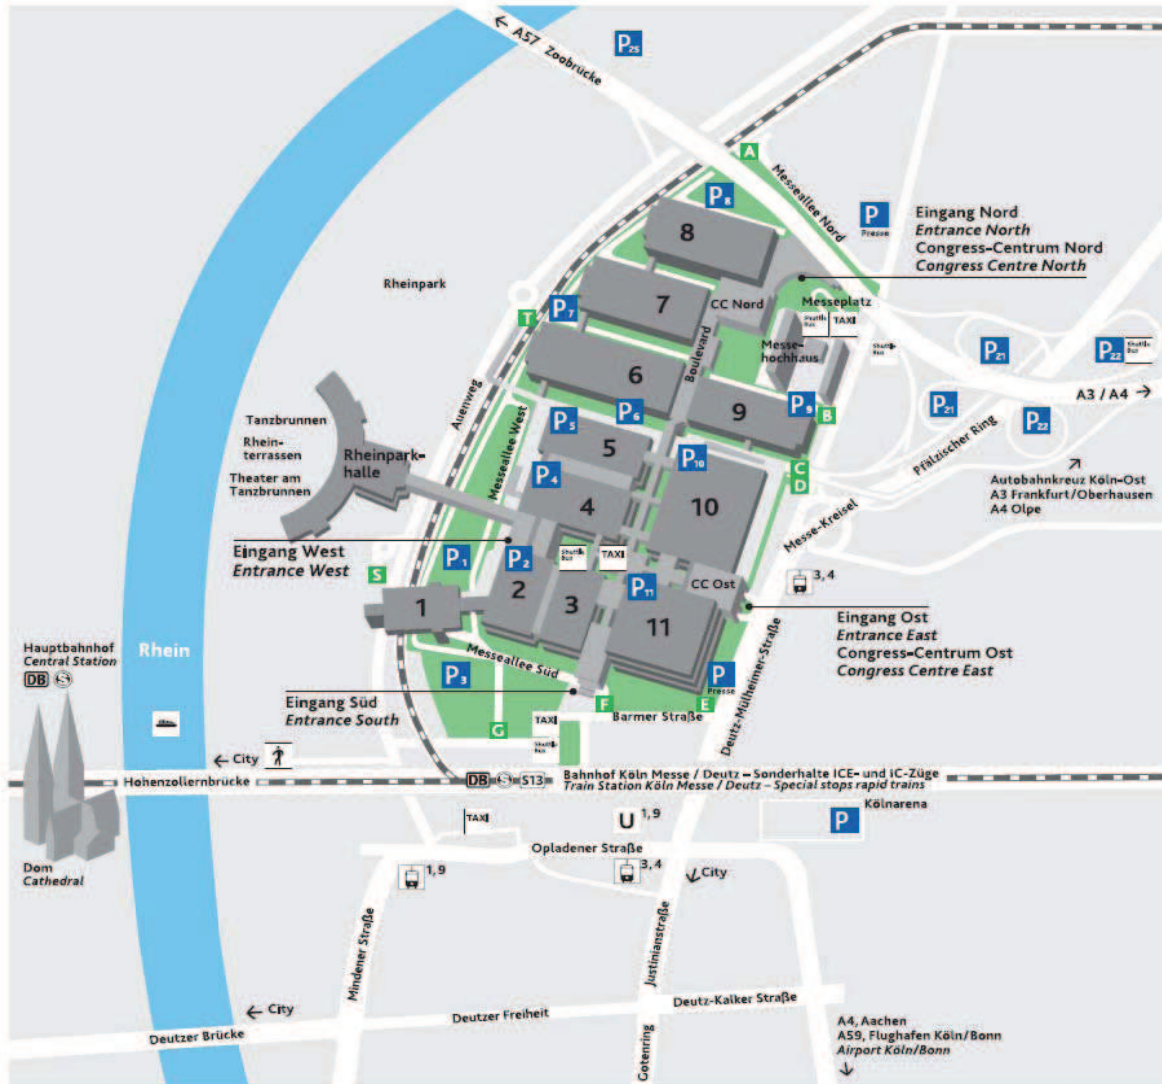

Anreise

- | | |
|-------------------------------|---|
| A Tor
Gate | Straßenbahnhaltestelle
Tram Stop |
| P Parkplatz
Parking | Fähre: City/Hbf
Ferry: City/Central Station |
| Fußweg
Pedestrian Route | Bahnhof
Train Station |
| TAXI
Taxi | S-Bahn
Suburban Railway |
| Pendelbus
Shuttle-Bus | S-Bahn Koelnmesse
- Flughafen Köln/Bonn
Suburban Railway Koelnmesse
- Cologne/Bonn Airport |
| U U-Bahn
Subway | |